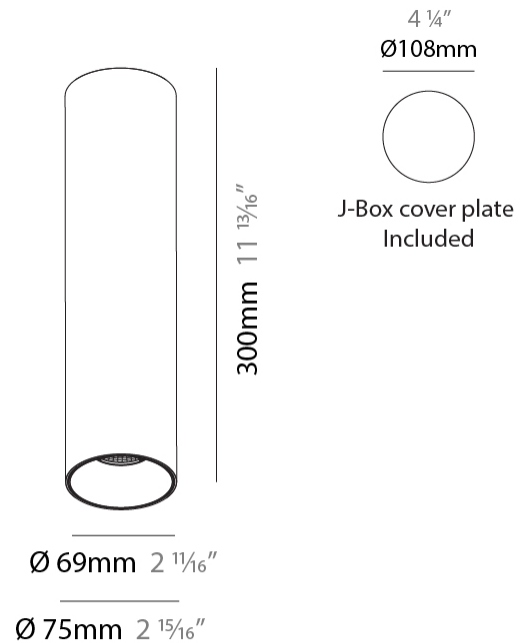

PROJECT	
TYPE	
SPECIFIER	
QUANTITY	
DATE	

INVADER ON ROUND SURFACE

A3C142-

base number	Finishes (Diamond)	Finishes (Triangle)	Reflector Options
-------------	-----------------------	------------------------	----------------------

PHYSICAL

Aperture Sizes - Downlights: 2"
Shape: Cylinder
Diameter (mm): 75
Diameter (in): 2 15/16
Height (mm): 300
Height (in): 11 13/16
Weight (kg): 1.033
Weight (lbs): 2.27
Fixture Finish: SSR / BKV / CWI / CRY / HAB / UFT / ITA / RUA / FTG / MYG / LOD / PUS / FRO / FUP / KIA / POP / BLS / SPG / MEY / GOH / CHC / COM / ABZ / JAG / OBR / MOS / ROR
Fixture Material: Aluminum

LED

Number of LEDs: 1
Color Temperature (°K): Warm Dim
Max. Delivered Lumen (lm): 760
CRI: >90 CRI
Lamp Life (hrs): 50000

OPTICAL

Reflector°: 20 / 40 / 60

RATINGS AND CERTIFICATIONS

Certified By: Certified for North American Standards
IP rating: IP20

PHYSICAL

Shape: Cylinder
Diameter (mm): 75
Diameter (in): 2 ¹⁵ / ₁₆
Height (mm): 300
Height (in): 11 ¹³ / ₁₆
Extension (mm): 40
Extension (in): 1 ⁹ / ₁₆
Weight (kg): 1.318
Weight (lbs): 2.9
Fixture Finish: SSR / BKV / CWI / CRY / HAB / UFT / ITA / RUA / FTG / MYG / LOD / PUS / FRO / FUP / KIA / POP / BLS / SPG / MEY / GOH / CHC / COM / ABZ / JAG / OBR / MOS / ROR
Fixture Material: Aluminum