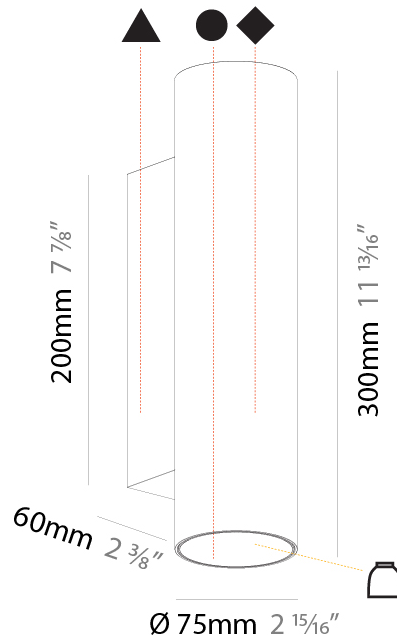

INVADER STANDARD SURFACE

A3C143-

base number	Color	Finishes	Finishes	Finishes	Reflector
	Temperature	(Diamond)	(Triangle)	(Circle)	Options

1. To build a product code in our configurator select the specify button on the base model # product page
2. To build a manual product code on this datasheet choose from the options listed below in blue font and add the suffix to the base model #

GENERAL

Series: Invader Standard
Subseries: Invader Standard
Partner: Prolicht
Division: Architectural
Installation: Surface
Product Type: Wall Surface
Mounting Location: Wall
Light Distribution: Downlight

PHYSICAL

Shape: Cylinder
Diameter (mm): 75
Diameter (in): 2 ¹⁵/₁₆
Height (mm): 300
Height (in): 11 ¹³/₁₆
Extension (mm): 40
Extension (in): 1 ⁹/₁₆
Weight (kg): 1.318
Weight (lbs): 2.9
Fixture Finish: SSR / BKV / CWI / CRY / HAB / UFT / ITA / RUA / FTG / MYG / LOD / PUS / FRO / FUP / KIA / POP / BLS / SPG / MEY / GOH / CHC / COM / ABZ / JAG / OBR / MOS / ROR
Fixture Material: Aluminum

ELECTRICAL

Lamp Type: LED (Zhaga Standard)
Input Wattage (W): 16.5
Total Output Wattage (W): 15
Dimming: Dali Dimming
Driver Included: Yes
Driver Location: Remote
Driver Type: Constant Current - 120Vac
Input Voltage (V): 120
Constant Current (MA): 350

LED

Number of LEDs: 1
Max. Delivered Lumen (lm): 760
CRI: >90 CRI
Lamp Life (hrs): 50000

OPTICAL

Reflector: 20 / 40 / 60

RATINGS AND CERTIFICATIONS

Certified By: Certified for North American Standards
IP rating: IP20